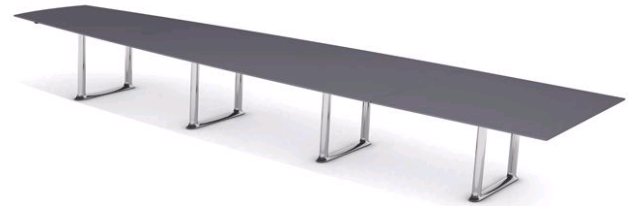

Colonnade table - Teamwork 21 - 139x89 cm, laminate white 411/black core.

Colonnade table - Conference 1234 - 564x159cm, laminate light gray 475/coloured-through core.