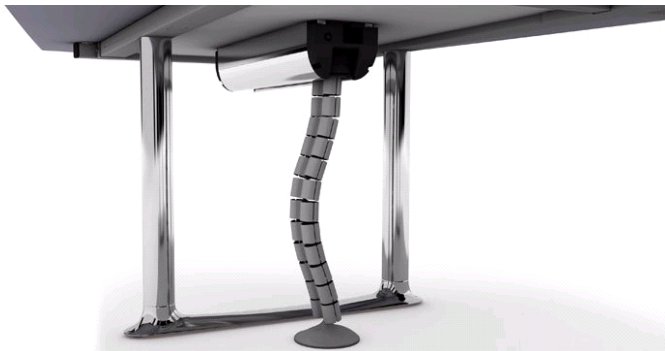

C-BOX, power connection from the floor.