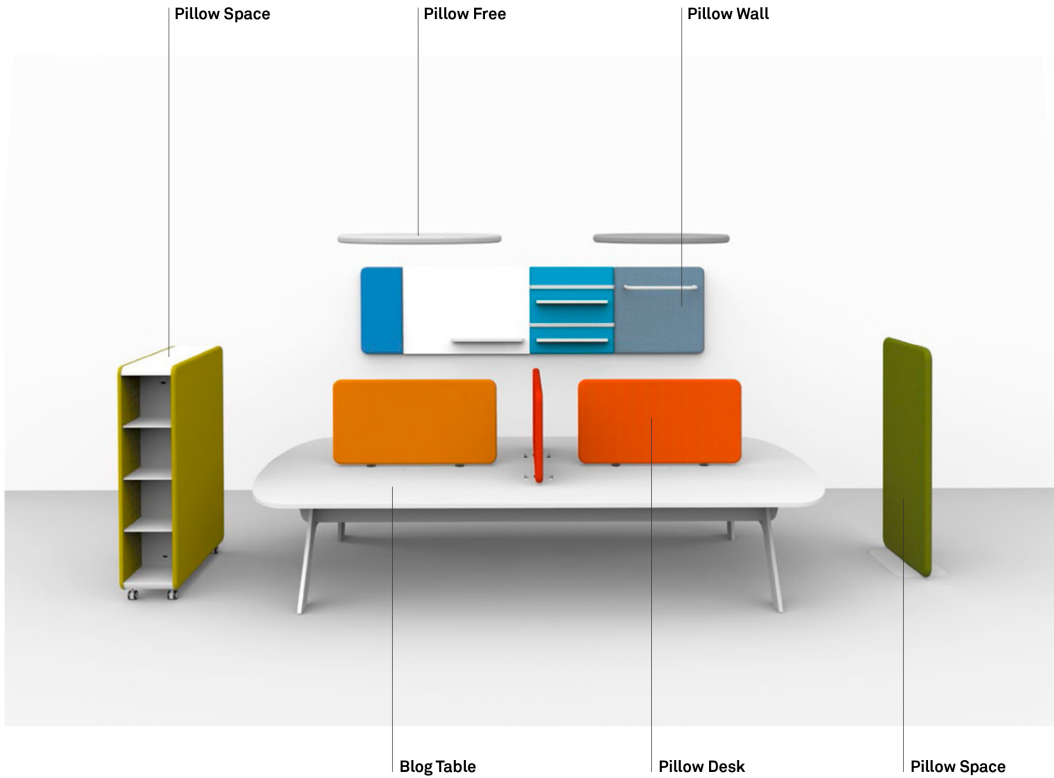

ACOUSTIC FURNITURE

Remark pricelist Pillow

On page 12 till 19 you will find the sales prices of our new products Pillow Desk, Pillow free, Pillow Wall and Pillow Space.