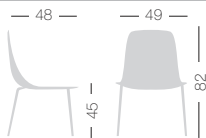

ALHAMBRA ECO

Scocca e telaio in composito
legno e materiale plastico.
*Shell and frame composed
by wood and plastic.*

39/13

impilabile / stackable (4pcs)

NA non assemblato / not assembled

0,19 m³ - 20 kg.
55x65,5x63cm.
4 pcs (carton)

1409 pcs [truck]

1145 pcs [container]

Finiture telai / frame finishing

92.---- /NAECO