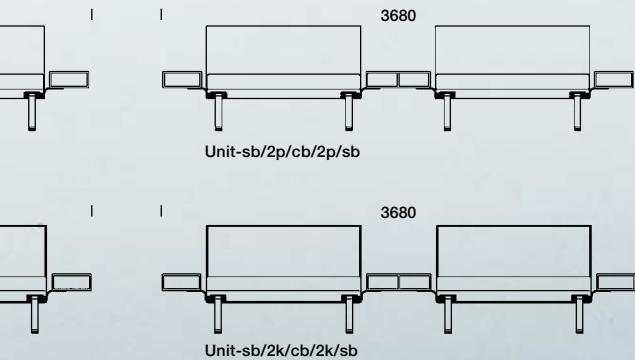

Unit-3k/w/sb3sb

Unit-2p/at2at

Unit-1100x600/g

Unit-at/2p/cb/2p/at

Unit-3k/sb3sb

Unit-3k/a3a

Unit-3k/w

705				
785		Unit-2p/w, 1200	Unit-3p/w, 1800	Unit-4p/w, 2400
705				
785		Unit-2k/w/sb2sb, 1880	Unit-3k/w/sb3sb, 2480	Unit-4k/w/sb4sb, 3080
730				
810		Unit-2p, 1200	Unit-3p, 1800	Unit-4p, 2400
690				
830		Unit-2k, 1200	Unit-3k, 1800	Unit-4k, 2400
730				
810		Unit-2p/at2at, 1360	Unit-3p/at3at, 1960	Unit-4p/at4at, 2560
690				
830		Unit-2k/at2at, 1360	Unit-3k/at3at, 1960	Unit-4k/at4at, 2560
690				
830		Unit-2k/a2a, 1290	Unit-3k/a3a, 1890	Unit-4k/a4a, 2490

a

at

Unit-st/c2000k/cb/c2000k

Unit-sb/c2000k/st

Unit-Ø1800/k

Unit-Ø1200/k

Unit-Ø1200/k

**Vivero Oy**