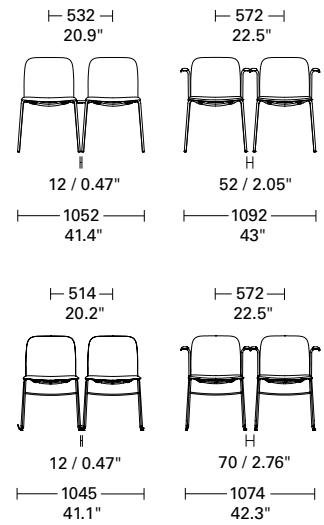

Optimising space

SixE stacks up to 25 chairs on dolly.

Experience more at www.howe.com/sixe

How to stack

Linking

Experience more at www.howe.com/six

GREEN THINKING

Taking a genuine interest in our surroundings is far more than just a noble idea. It is deeply ingrained in our strategic thinking. Our durable, space-saving and multi-functional furniture solutions means fewer resources needed; and thus fewer affects on the environment.