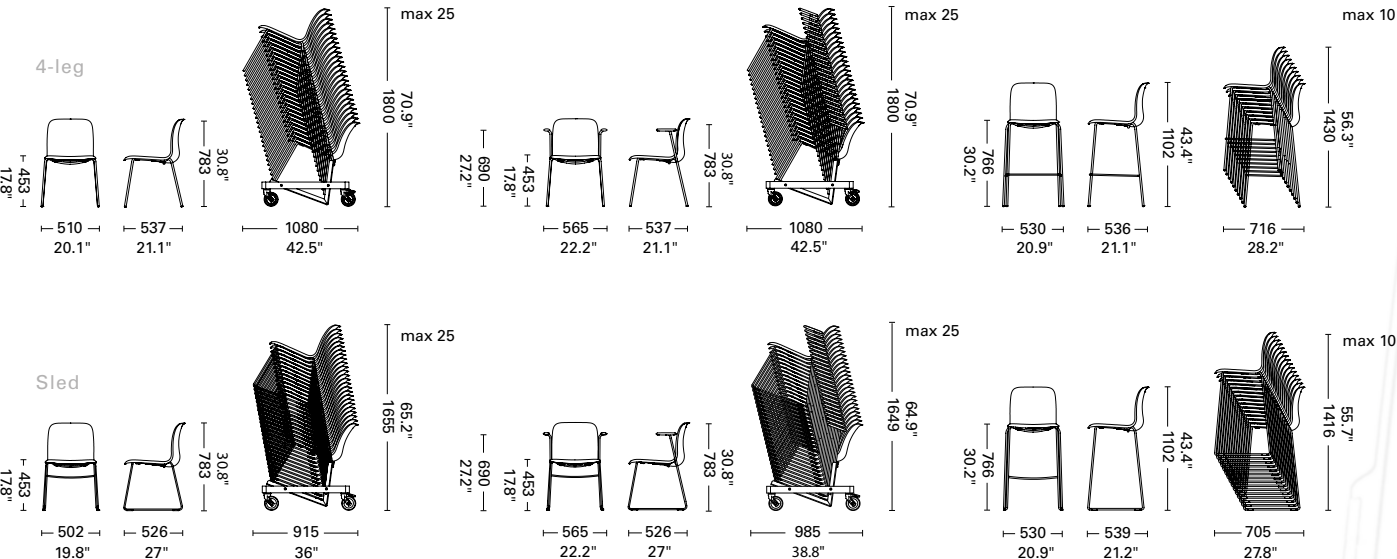

Optimising space

SixE stacks up to 25 chairs on dolly.

Experience more at www.howe.com/sixe

How to stack

Linking

Experience more at www.howe.com/six

GREEN THINKING

Taking a genuine interest in our surroundings is far more than just a noble idea. It is deeply ingrained in our strategic thinking. Our durable, space-saving and multi-functional furniture solutions means fewer resources needed; and thus fewer affects on the environment.