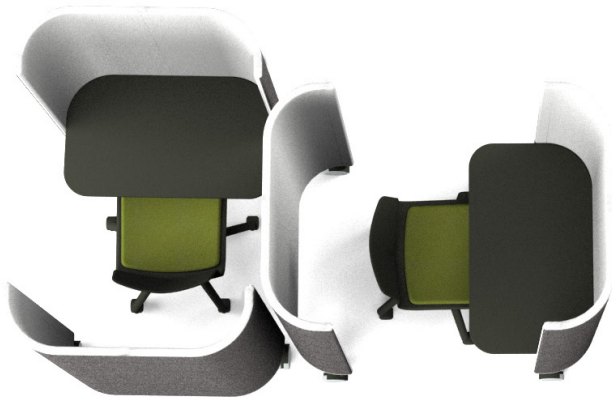

# INNO<sup>®</sup>POD

- Mobil
- Space-saving
- Team or privacy
- Room for concentration
- Teamwork
- Acoustic
- Informal
- Meeting Room
- Cosy
- Fabric Hush from Gabriel

H. 205 cm

# INNO®POD VILLAGE

Inno®Pod creates the perfect touch down workstation/meeting room for those who seek silence comfort and concentration, together with total mobility.

Single & double table tops mounted. ( H.74 & 105 cm)