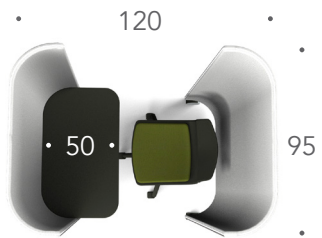

# INNO<sup>®</sup>POD

- Mobil
- Space-saving
- Team or privacy
- Room for concentration
- Teamwork
- Acoustic
- Informal
- Meeting Room
- Cosy
- Fabric Hush from Gabriel

H. 205 cm

Double table top ( H.105 cm)