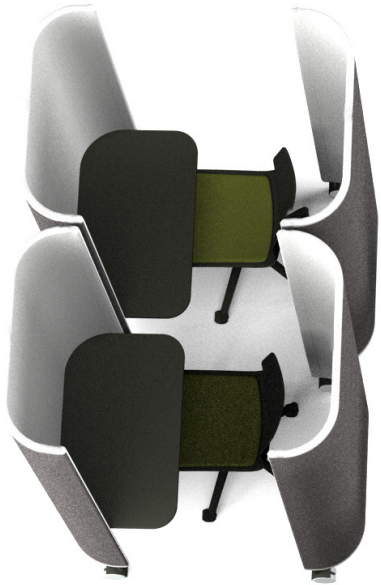

# INNO<sup>®</sup>POD

- Mobil
- Space-saving
- Team or privacy
- Room for concentration
- Teamwork
- Acoustic
- Informal
- Meeting Room
- Cosy
- Fabric Hush from Gabriel

H. 205 cm

# INNO®POD VILLAGE

Inno®Pod creates the perfect touch down workstation/meeting room for those who seek silence comfort and concentration, together with total mobility.

Single & double table tops mounted. ( H.74 & 105 cm)