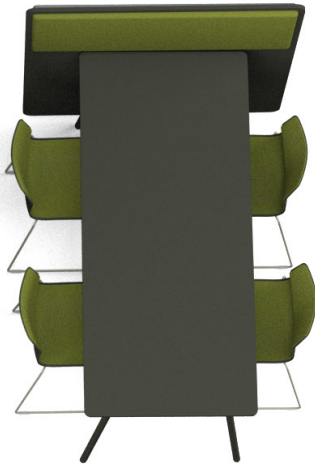

INNO®POD VILLAGE

Inno®Pod creates the perfect touch down workstation/meeting room for those who seek silence comfort and concentration, together with total mobility.

Single & double table tops mounted. (H.74 & 105 cm)