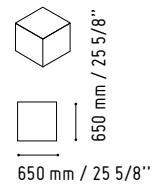

A2L06

432 mm / 17"

1200 mm / 47 1/4"

MM-2N

720 mm / 28 3/8"

1440 mm / 56 3/4"

MM-PM

450 mm / 17 3/4"

LIN33L

1856 mm / 73 1/8"

1122 mm / 44 1/4"

MM-2WP

1140 mm / 44 7/8"

720 mm / 28 3/8"

MM-PU

650 mm / 25 5/8"

LZ646

2200 mm / 86 3/4"

880 mm / 34 5/8"

67 - WHITE PASTEL

CAN11

MM-PU

WHITE
GLOSS

CUZ12 - GREY