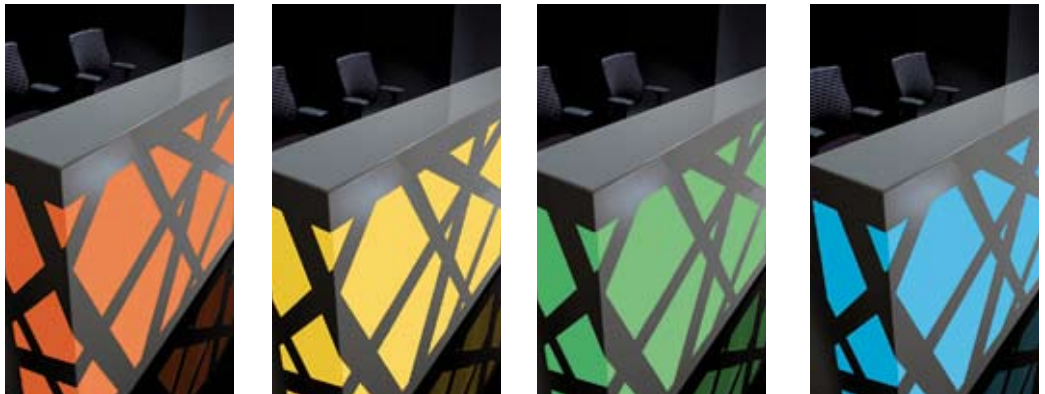

REMOTE CONTROL

RGBW LED lighting steered with a remote control allows to regulate the intensity and the color of light automatically. Pressing one button changes the color of the reception desk and allows to light the counter in accordance with the selected program with monotonous or pulsating rhythmical colors.

LZ646

2200 mm / 86 3/4"

880 mm / 34 5/8"

67 - WHITE PASTEL