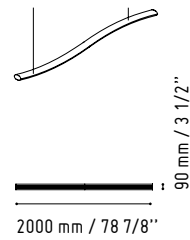

- WHITE GLOSS