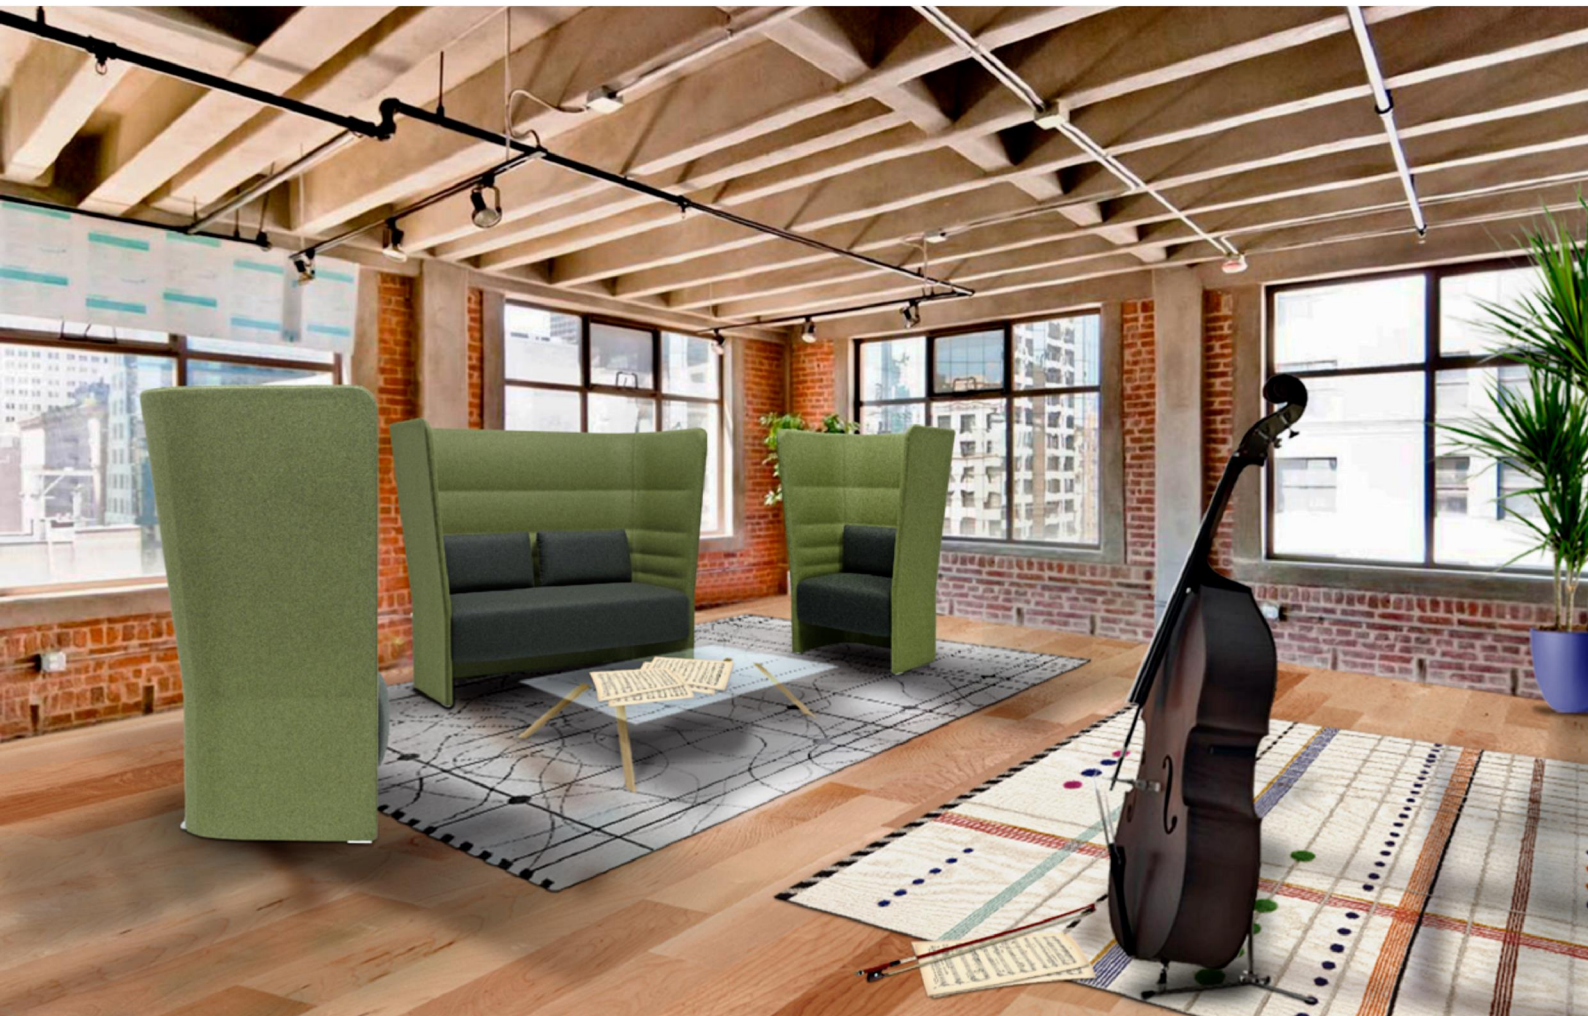

11

CELL128

Design Design