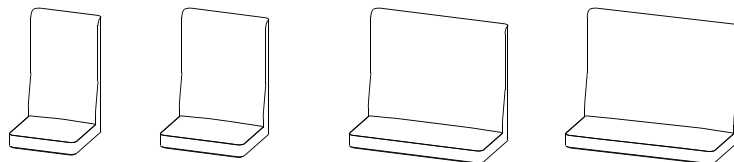

CORALS is very suitable for daring colour schemes.

Corals 2/5

Corals 3/5

SEATING ELEMENT

width 60 - 78 - 120 - 138
depth 75

SEATING ELEMENT LOW BACK

width 60 - 78 - 120 - 138
back height (incl. base) 80
depth 75

SEATING ELEMENT HIGH BACK

width 60 - 78 - 120 - 138
back height (incl. base) 138
depth 75

Corals 4/5

CORNER ELEMENT 45 °

back height (incl. base)	80 - 138
depth	75
corner	45 °

CORNER ELEMENT 60 °

back height (incl. base)	80 - 138
depth	75
corner	60 °

width 18
height (incl. base) 64
depth 75

TABLE TOP END PIECE

width 37
depth 75

TABLE TOP STRAIGHT PIECE

width 30
depth 75

TABLE TOP CORNER PIECES

corner 45° - 60° - 90°
depth 75

LIGHTS AND LEGS