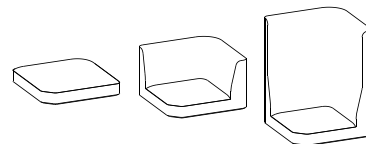

CORALS is very suitable for daring colour schemes.

Corals 2/5

Corals 3/5

SEATING ELEMENT

width 60 - 78 - 120 - 138
depth 75

SEATING ELEMENT LOW BACK

width 60 - 78 - 120 - 138
back height (incl. base) 80
depth 75

SEATING ELEMENT HIGH BACK

width 60 - 78 - 120 - 138
back height (incl. base) 138
depth 75

Corals 4/5

CORNER ELEMENT 45 °

back height (incl. base)	80 - 138
depth	75
corner	45 °

CORNER ELEMENT 60 °

back height (incl. base)	80 - 138
depth	75
corner	60 °

CORNER ELEMENT 90 °

back height (incl. base)	80 - 138
depth	75
corner	90 °

Corals 5/5

SCREEN STRAIGHT

width 60 - 120
height (incl. base) 138

SCREEN CORNER

width 60
height (incl. base) 138
corner 90°

ARMREST

width 18
height (incl. base) 64
depth 75

TABLE TOP END PIECE

width 37
depth 75

TABLE TOP STRAIGHT PIECE

width 30
depth 75

TABLE TOP CORNER PIECES

corner 45° - 60° - 90°
depth 75

LIGHTS AND LEGS