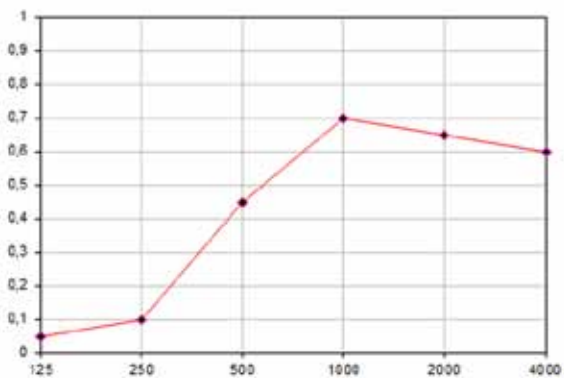

SOUND ABSORPTION TEMA 15 mm, SS-EN ISO 354 and 11654

Tested according to SS-EN ISO354 for sound absorbing.
Evaluated according to SS-EN ISO 11654.
Active material: Fabric and 2x15 mm polyether on 6 mm MDF-board.