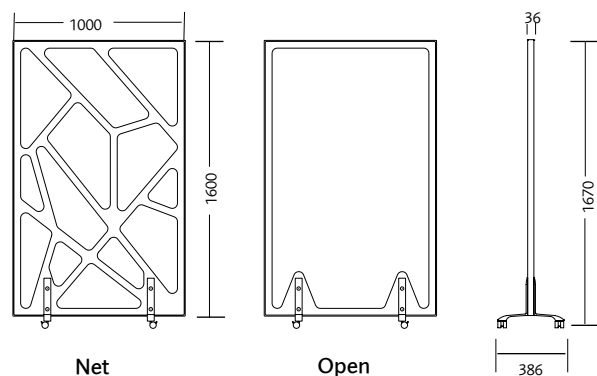

VIKING

Design Team Glimakra

VIKING FOLDABLE SCREEN

Complete incl. fittings

(incl. lockable wheels, Height: 77 mm)

Width: 3x729 mm= 2187 mm incl. fittings.

Frame: Beech natural

Fillning