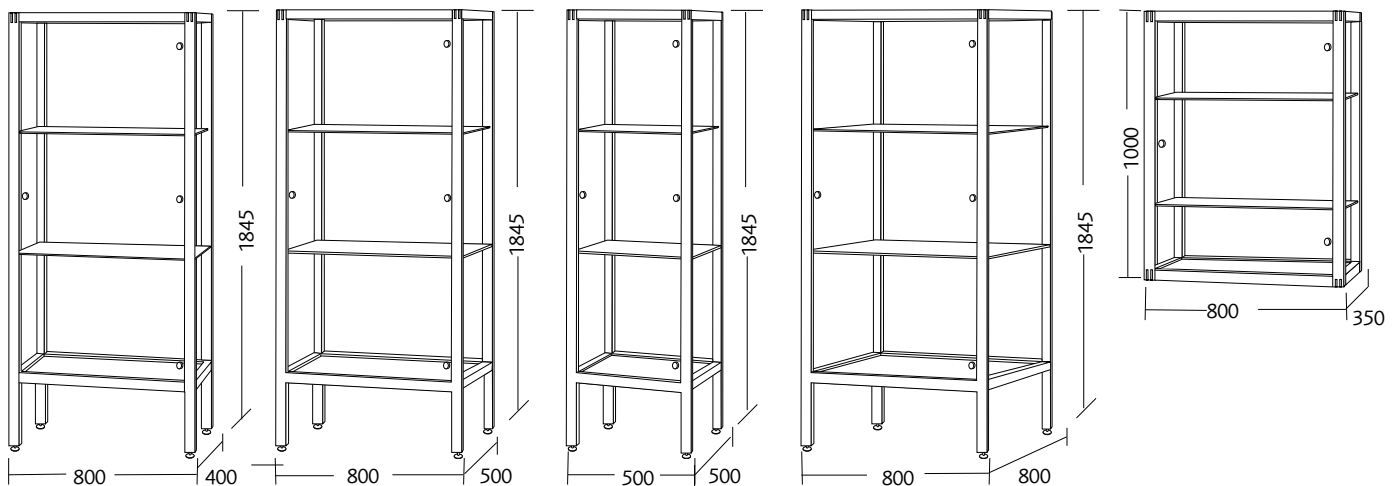

LINK CABINET

Design Tom Stepp MAA MDD

LINK CABINET

Basic configuration:

Black stained Top panel in MDF.
Lockable glass door. Adjustable feet.

2 Adjustable glass shelves, 6 mm.
T2 Compact fluorescent lamp.

Birch natural 800 x 400 x 1845

Lighting: 2 x 7 w

Back

Veneer
Glass
Extra glas shelf

Weight / volume

70 kg / 1,9 m³

Art.No

172100 2 494 .-
172101 2 494 .-
172105 41 .-

Birch natural 800 x 500 x 1845

Lighting: 2 x 7 w

Veneer
Glass
Extra glas shelf

88 kg / 1,9 m³

172103 2 649 .-
172104 2 649 .-
172113 54 .-

Birch natural 500 x 500 x 1845

Lighting: 1 x 7 w

Veneer
Glass
Extra glas shelf

60 kg / 0,95 m³

172107 2 403 .-
172108 2 403 .-
172114 37 .-

Birch natural 800 x 800 x 1845

Lighting: 4 x 7 w

Veneer
Glass
Extra glas shelf

120 kg / 2,15 m³

172110 3 165 .-
172111 3 165 .-
172115 82 .-

LINK WALL CABINET

Birch natural 800 x 350 x 1000

Lighting: 2 x 7 w

Back

Veneer
Extra glas shelf

Weight / volume

37 kg / 0,7 m³

Art.No

172120 2 029 .-
172130 37 .-

Surcharge, standardcolour / Colour / Cabinet

All cabinets have locks, weekly-timer and tempered glass and are supplied assembled.

+ 159 .-