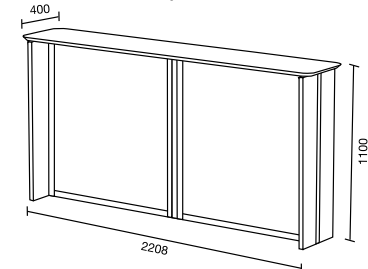

Disc 3 / 2012, Complete Basic configuration*

2 244.-