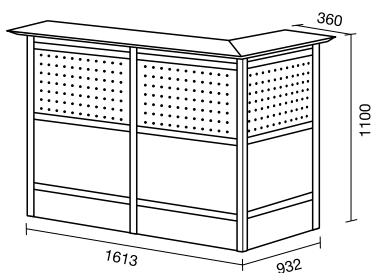

Disc 3 / 2012, Complete

Basic configuration*

3 813 .-