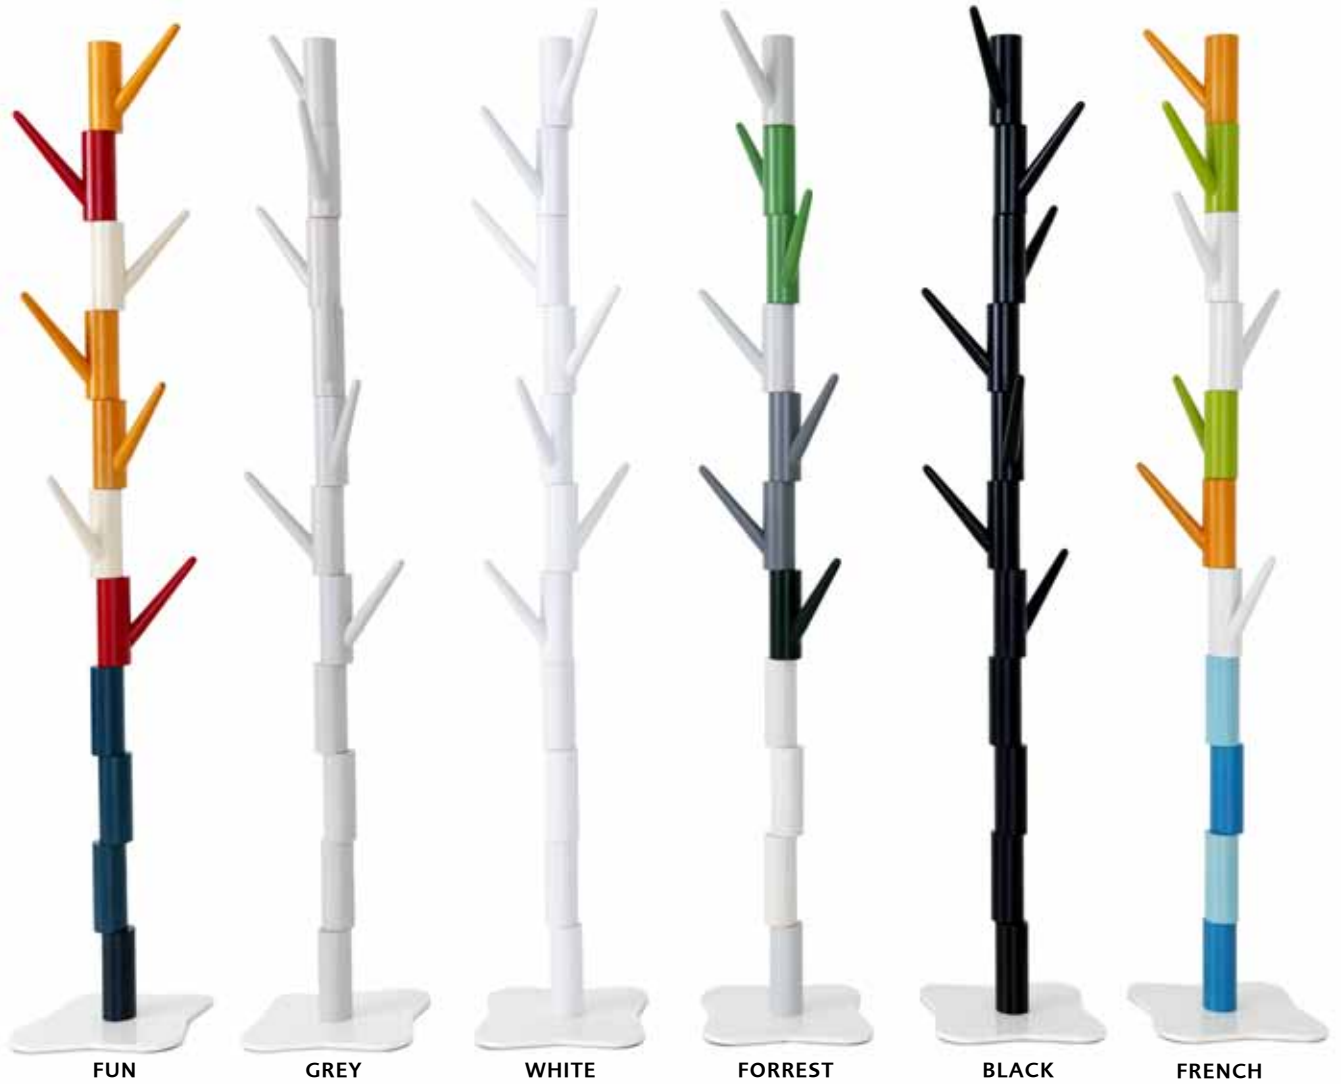

Art.no.

175025 / 175085

2 707 .-
+ 208 .-

Coat hanger

Moulded wooden Coat hanger.

Width 420 mm, Height 160 mm

Beech natural/ Birch natural

Surcharge for standard stain.
(No surcharge when ordering a wardrobe or a bench in same colour.)

Art.no.

175000 / 175006

47 .-
+ 72 .- (regardless the number)

KLODS HANS

Design Tom Stepp MAA MDD

KLODS HANS COAT RACK

Including white lacquered foot

Basic colour
1760 x 300 mm

Surcharge for other stains

Blocks: Birch Natural or Standard stain

708.-

+ 44.- / per colour

Foot: Powder Coated White

Weight: 15 kg

KLODS HANS is a freestanding coat rack forming a practical and personal accessory. 11 pcs wood blocks with an off-centered hole stacked. 7 pcs of the blocks has a 200 mm suspension pin for clothes and other items. The blocks are removable and rotatable. 19 colours available as standard.