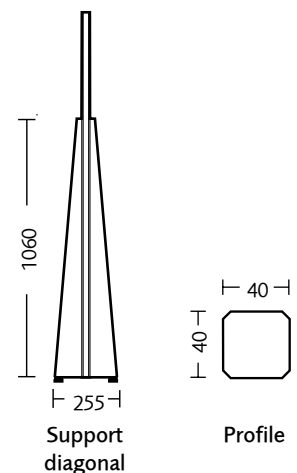

Concealed fittings

	Beech or birch natural	Oak natural
Connecting Strip straight or End Strip	64 .-	72 .-
Connecting Strip, 90° or 60° or 45°	75 .-	90 .-
Connecting Strip 3-way or 4-way fitting	91 .-	102 .-
Support, diagonal	89 .-	100 .-
Europo foot, Straight, 500 mm, grey	Art.No. 189048	39 .-

Surcharge for other models

Standard stain	+ 72 .-
Dividing border	+ 72 .-

Calculation of divided screen

The highest filling price + Dividing borders, gives the price on a divided screen.

Example: The combination glass and veneer is calculated on the veneer price + Dividing borders.