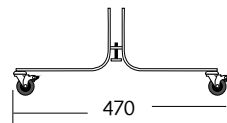

Art.nr.

5797002 47.-

Adjustable foot

Height above floor appr. 70 mm.

5797001 47.-

Floor support on lockable wheels

Height adjustable foot.
Height above floor appr. 120 mm.

5797122 63.-