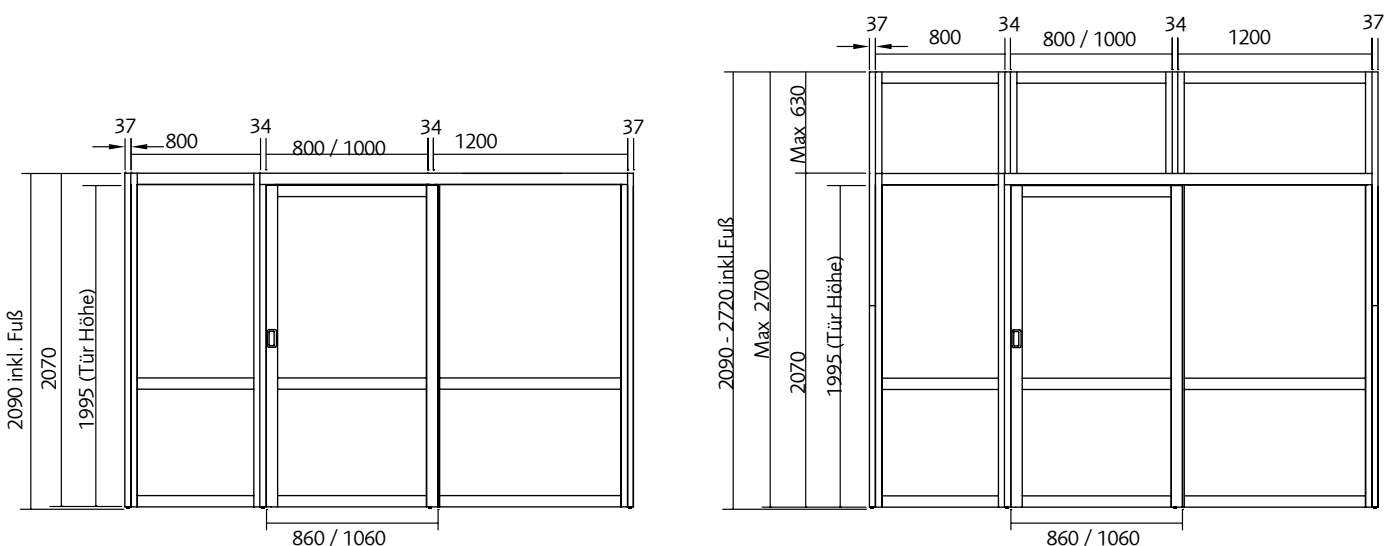

Example: The combination glass and veneer is calculated on the veneerprice.

Standard laminate:

White	Beech F 2726
Black	Birch F 14/014
Grey U 732	

We manufacture interior walls and rooms exactly to our customers need, to the millimeter.
If you have questions or requests, please don't hesitate to contact our sales department.
We help you with pricing, plan proposals and providing technical solutions. Please ask for a quote.