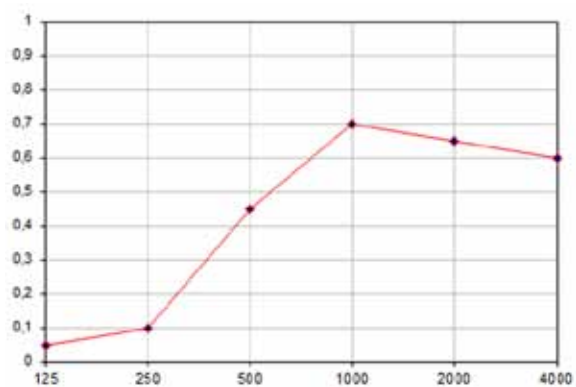

SOUND ABSORPTION EUROPO SCREEN 15 mm, SS-EN ISO 354 and 11654