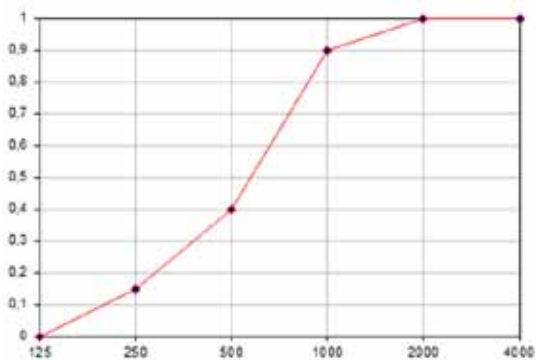

Standard colours:

White,	NCS S 0502-Y
Black	NCS S 9000-N
Red	NCS S 3560-Y80R
Mustard	NCS S 2070-Y30R

SOUND ABSORPTION WEBB

Tested according to SS-EN ISO354 for sound absorbing.
Evaluated according to SS-EN ISO 11654.
Active material: 2x10 mm felt 1,5 kg/m² polyester on 10 mm MDF-board.