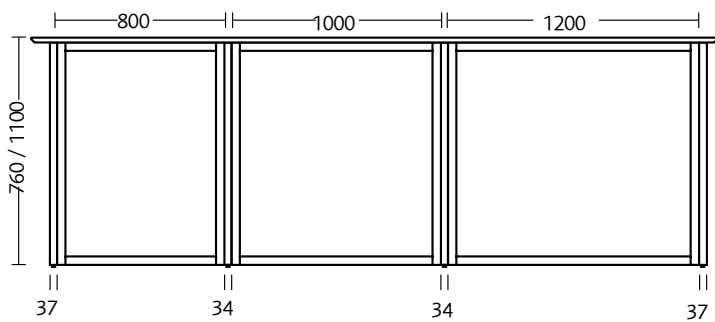

Desk 3/ 2013, complete

Consisting of:

2 pcs Section Straight 13 235 .-
 4 pcs Section Concave
 1 pcs Section Convex

EUROPO DISC

Design Team Glimakra

Curved frame

EUROPO DISC RECEPTION DESK

Desks are easy to assemble.