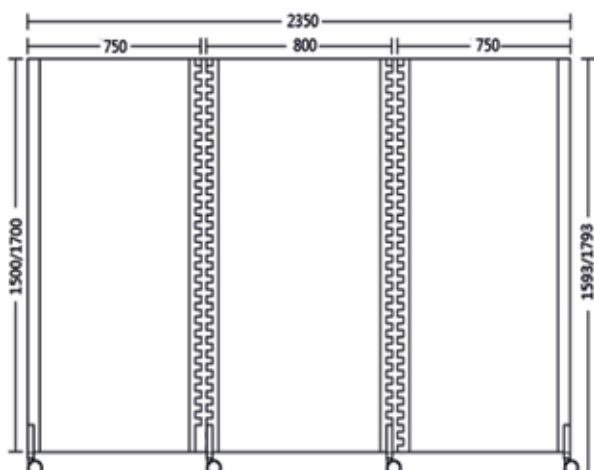

Bars without side strips

	400 x 1500	400 x 1700	600 x 1500	600 x 1700	800 x 1500	800 x 1700
Bars straight, natural Oak or Beech	589.-	675.-	654.-	749.-	784.-	898.-
Bars straight, MDF stained	271.-	310.-	303.-	347.-	363.-	415.-

Curved bars without side strips width 555, radius 400

	Height 1500	Height 1700	Floor support, aluminum	Art.No.
Curved bars, natural	1 262.-	1 446.-		150110
Curved bars, MDF, stained	691.-	792.-		150111

Fittings - endings

	Height 1500	Height 1700		Art.No.
Double hinge, natural	129.-	136.-		150112
Conclusion strip, natural	91.-	94.-		150113
Wall support, natural	91.-	94.-		107.-
Stained sidestrips or/and veneerfillings		+ 70.-		
Stained bars in oak or beech		+ 141.-		

NOPIANO CONFERENCE SCREEN

Foldable, complete with floor support on wheels

Type of wood

Type of wood	Width x Height in mm	Art. No.	Weight	Volume	
Beech natural	2350 x 1500	160600	48 kg	0,2 m³	2 729.-
Oak natural	2350 x 1500	150600	48 kg	0,2 m³	2 729.-
Beech natural	2350 x 1700	160605	55 kg	0,3 m³	2 885.-
Oak natural	2350 x 1700	150605	55 kg	0,3 m³	2 885.-

Fillings:

Side 1: Veneer, natural / White writing surface (Laminate)/ Corklinoleum Beige 1191

Side 2: Veneer, natural

Accessories: Flipover incl. bracket

+ 52.-

Surcharge for standard stain

+ 216.-

Do you have other requests, or want something beside standard, please contact our sales department. Don't hesitate to ask for a quote.