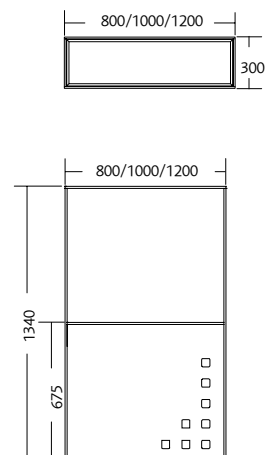

TOP-MODULE