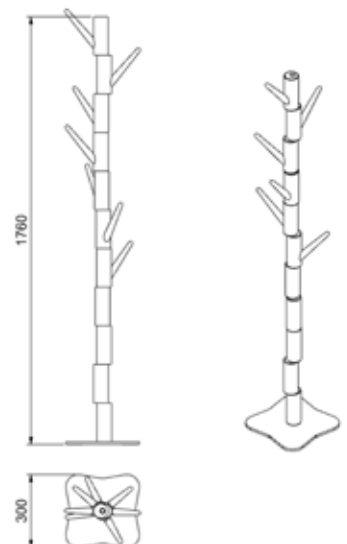

KLODS HANS

Design Tom Stepp MAA MDD

KLODS HANS COAT RACK

Including white lacquered foot

Basic colour
1760 x 300 mm

Surcharge for other stains

Blocks: Birch Natural or Standard stain

708.-

+ 44.- / per colour

Foot: Powder Coated White

Weight: 15 kg

KLODS HANS is a freestanding coat rack forming a practical and personal accessory. 11 pcs wood blocks with an off-centered hole stacked. 7 pcs of the blocks has a 200 mm suspension pin for clothes and other items. The blocks are removable and rotatable. 19 colours available as standard.

Basic colours:	White	NZ-192-M1002-1
	Black	NZ-182-M1018-01
	Grey	NZ-182-S2502-R

Other colours you will find on our website.
www.glimakra.com