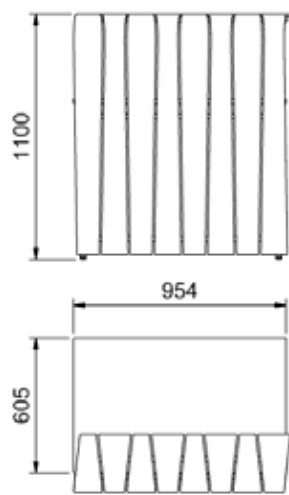

ZIGGY INFORMATION DESK

Complete with height-adjustable stand Desk Shelves dimension Ø 750 mm

	Height mm	Art.No	Weight	Volume	
Desk Shelves in white Composite Polyesterfelt 5mm White/Anthracite, Grey/Anthracite, White/Red	730 - 1100		50 kg	0,6 m ³	4 260.-

CASTLE

Design Markus Johansson

SECTION CONCAVE

SECTION STRAIGHT

SECTION CONVEX

CASTLE DESK

	Section Straight	Section Concave	Section Convex
Hight mm 1100 mm			
Moulded beech			
White	1 852 .-	1 852 .-	2 121 .-