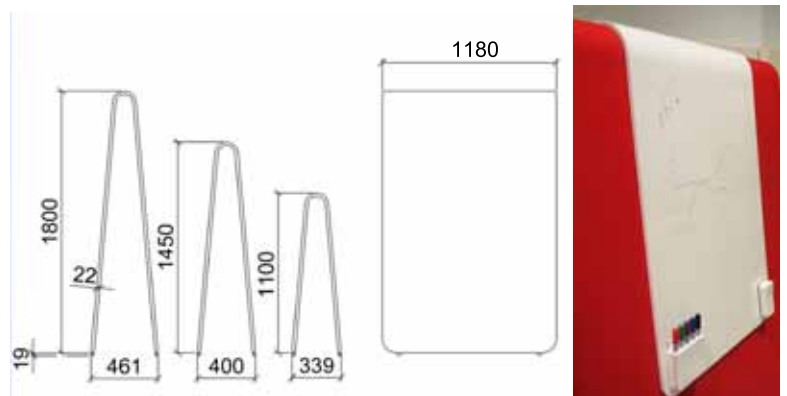

Tested according to SS-EN ISO354 for sound absorbing.
Evaluated according to SS-EN ISO 11654.
Active material: 15 mm polyether on 6 mm MDF-board.

WRITING BOARD ALP