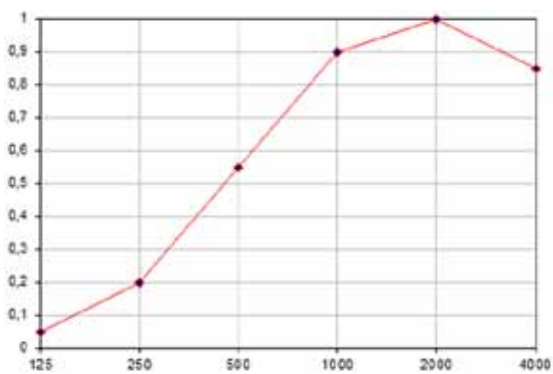

Weight

Width x Height in mm

700 x 900

708.-

7 kg

WANNABETREE

Design Bertil Harström SIR/MSA

SOUND ABSORPTION WANNABETREE