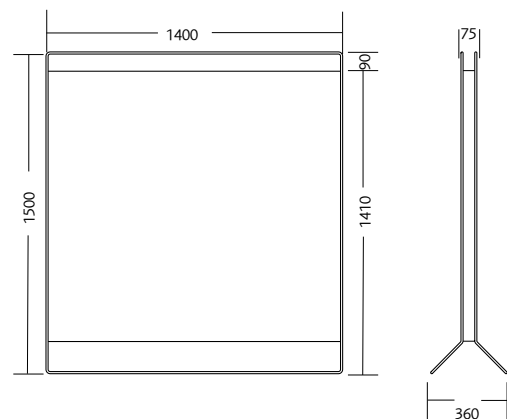

Required quantity of fabric: 3,1 m + pattern fit. Fabric width: min 140 cm. Weight 30 kg **ATTENTION!** The fabric is mounted horizontally.

Tested according to SS-EN ISO354 for sound absorbing.
Evaluated according to SS-EN ISO 11654.
Active material: FAbrc and 2x35 mm polyether.