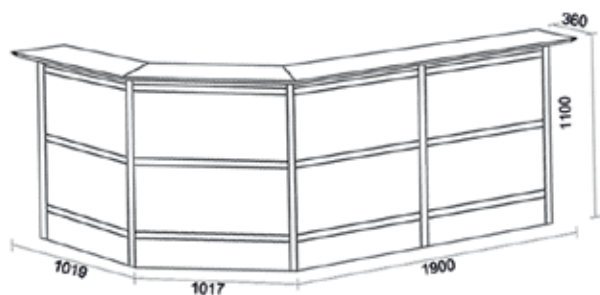

Disc 2 / 2012, Complete

Basic configuration*

5 352 .-