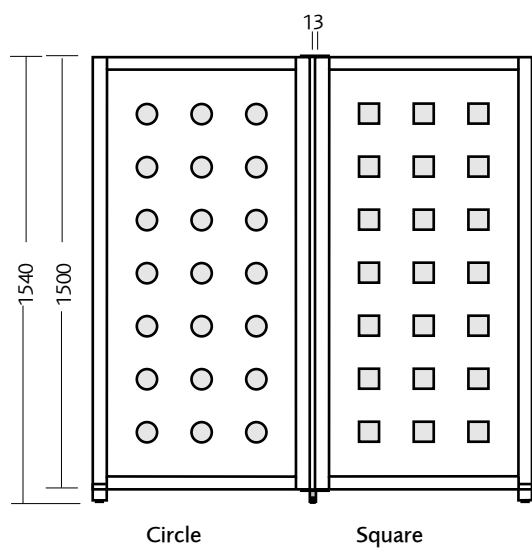

NATURA

Design Bertil Harström SIR/MSA