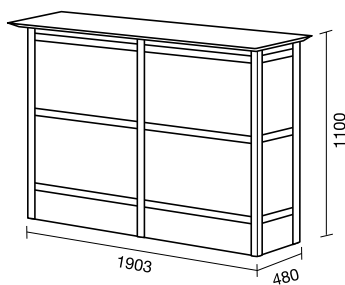

MULTIMIX

Design Kurt Mehlqvist

MULTIMIX Desk Proposal / price indication

Disc 1 / 2012, Complete

Basic configuration*

4 371 .-

Disc 2 / 2012, Complete

Basic configuration*

5 352 .-

Disc 3 / 2012, Complete

Basic configuration*

3 813 .-

Disc 4 / 2012, Complete

Basic configuration*

7 019 .-

Basic configuration* = The whole Desk in Beech or Birch
Filling in veener, desk shelves in Standard laminate.