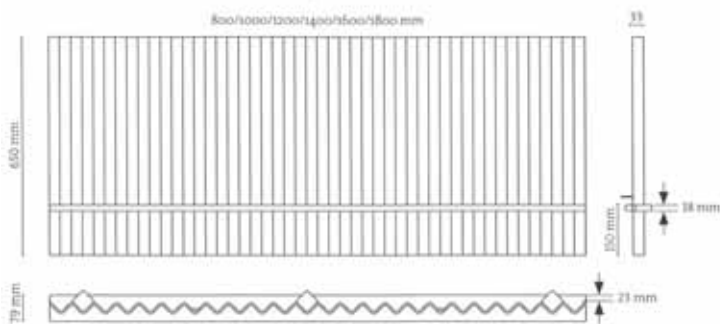

DESK-UP SCREEN
STRAIGHT