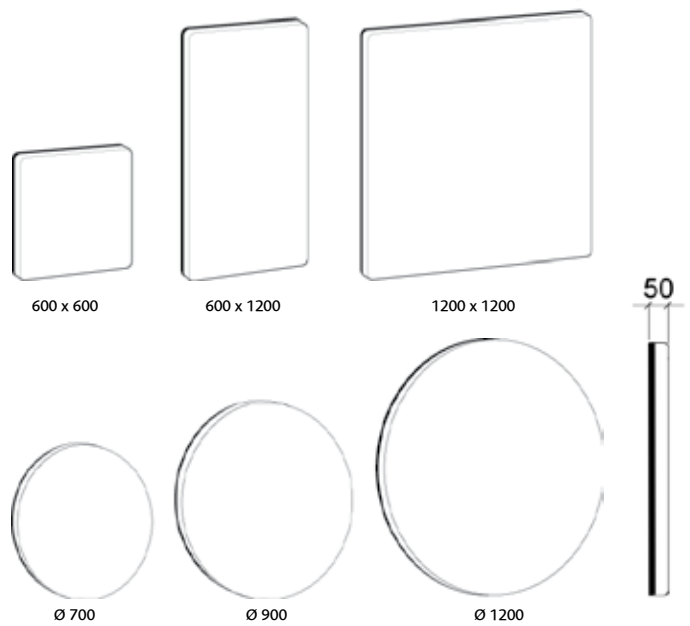

GLOBAL

Design Team Glimakra

Tested according to SS-EN ISO354 for sound absorbing.
Evaluated according to SS-EN ISO 11654.
Active material: Fabric and 40 mm polyether on 8 mm MDF-board.