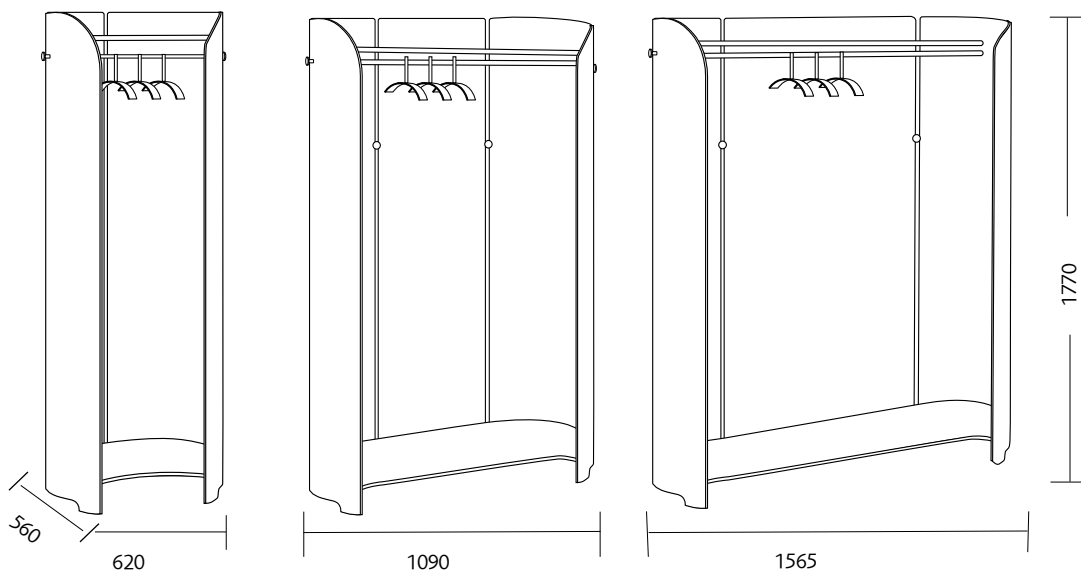

Art.no.

175000 / 175006

47 .-
+ 72 .- (regardless the number)