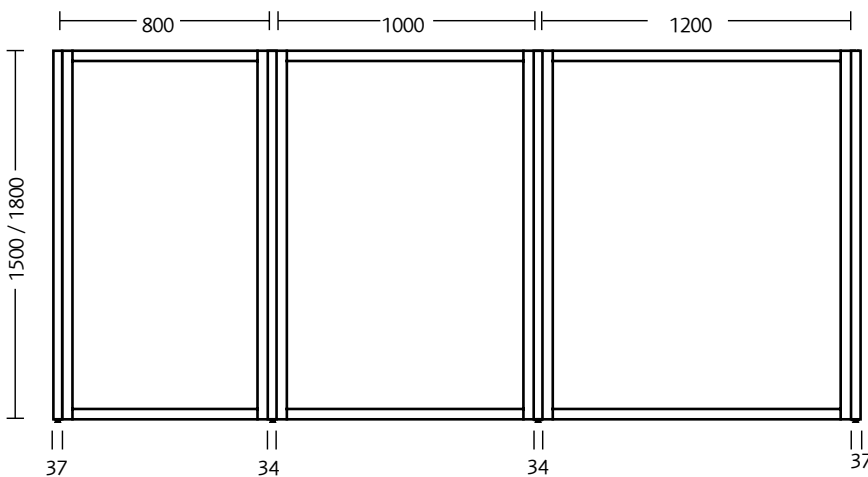

Concealed fittings

	Beech or birch natural	Oak natural
Connecting Strip straight or End Strip	64 .-	72 .-
Connecting Strip, 90° or 60° or 45°	75 .-	90 .-
Connecting Strip 3-way or 4-way fitting	91 .-	102 .-
Support, diagonal	89 .-	100 .-
Europo foot, Straight, 500 mm, grey	Art.No. 189048	39 .-

Surcharge for other models

Standard stain	+ 72 .-
Dividing border	+ 72 .-

Calculation of divided screen

The highest filling price + Dividing borders, gives the price on a divided screen.

Example: The combination glass and veneer is calculated on the veneer price + Dividing borders.