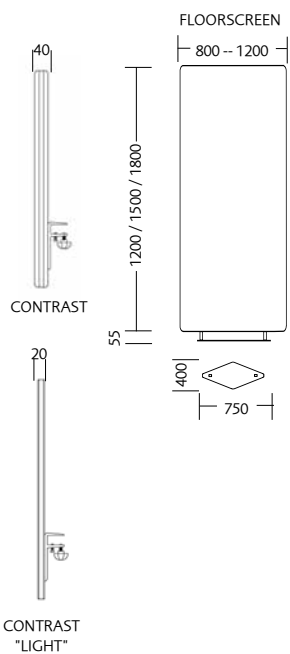

CONTRAST "LIGHT" DETAIL