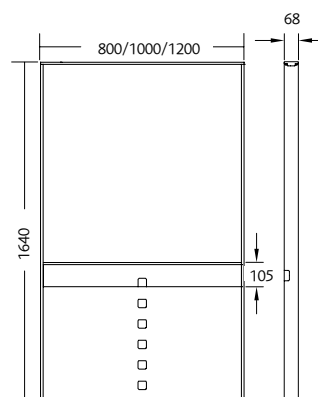

E-LINE

Design Team Glimakra / Rune Karlsson

Tested according to SS-EN ISO354 for sound absorbing.
Evaluated according to SS-EN ISO 11654.
Active: Fabric and 2x20 mm polyether on 2x6 mm MDF-board.

FLOOR SCREEN