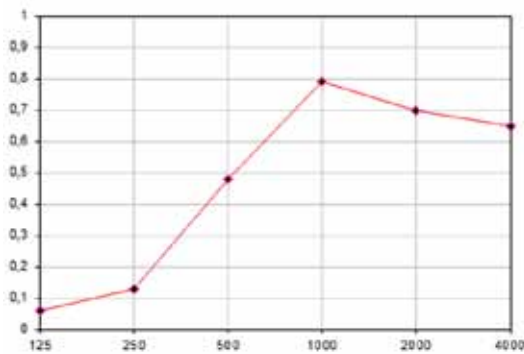

SOUND ABSORPTION CONTRAST 40 mm

Tested according to SS-EN ISO354 for sound absorbing.
Evaluated according to SS-EN ISO 354 and 11654.
Active: Fabric and 2x15 mm polyether on 8 mm MDF-board.