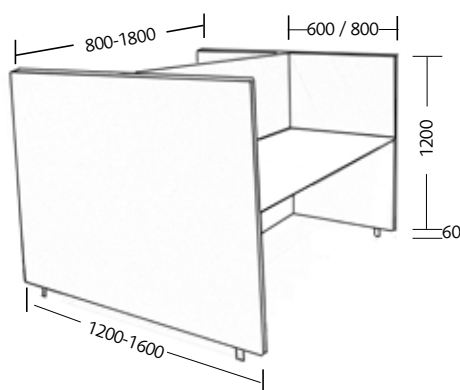

LIMBUS

Design Team Glimakra

SOUND ABSORPTION LIMBUS 40 mm

Tested according to SS-EN ISO354 for sound absorbing.
 Evaluated according to SS-EN ISO 354 and 11654.
 Active: Fabric and 2x15 mm polyether on 8 mm MDF-board.