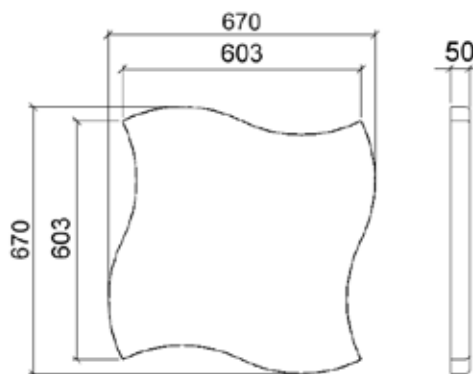

OCEAN

Design Maria Grönberg

OCEAN WALL ABSORBENT

Acoustic panel, including mounting strip

Upholstery

Fabric Lucia from Camira

Fabric Blazer from Camira

Fabric Flex from Gabriel

Fabric Europost from Gabriel

Customer's fabric

Required quantity of fabric: (+ pattern fit)

Fabric width: min, the width of the absorbent + 20 cm:

Weight

Width x Height in mm

670 x 670

335.-

366.-

366.-

417.-

300.-

0,9 m

5,5 kg

Body of MDF,
40 mm sound-absorbing
foam covered with fabric.

Tested according to SS-EN ISO354 for sound absorbing.
Evaluated according to SS-EN ISO 11654.
Active material: Fabric and 40 mm polyether on 8 mm MDF-board.

C/C 603 mm