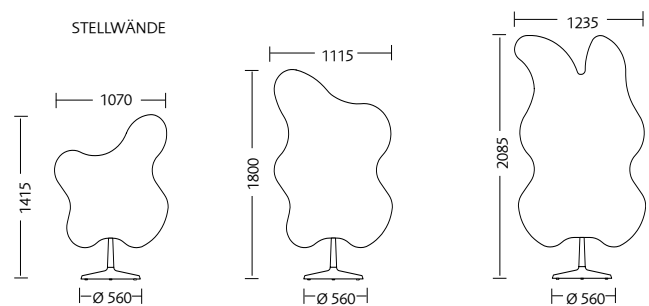

STELLWÄNDE