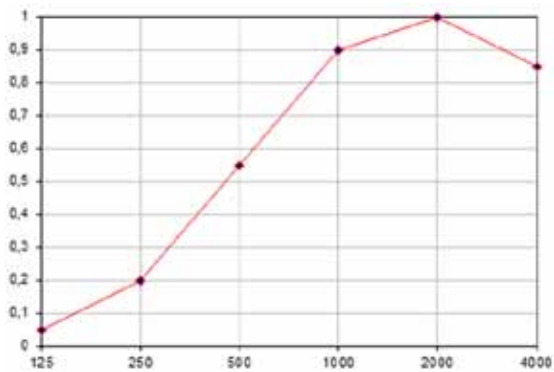

SOUND ABSORPTION E-LINE

Tested according to SS-EN ISO354 for sound absorbing.
Evaluated according to SS-EN ISO 11654.
Active: Fabric and 2x20 mm polyether on 2x6 mm MDF-board.

FLOOR SCREEN