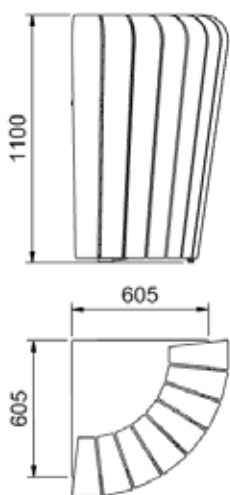

SECTION CONCAVE