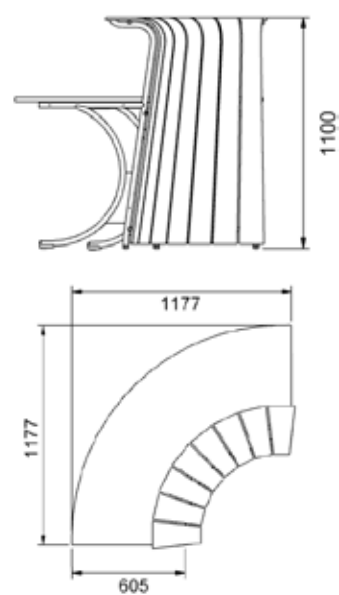

Complete with height-adjustable stand Desk Shelves dimension, Width 1800 mm x depth 750 mm

	Height mm	Art.No	Weight	Volume	
Desk Shelves in white Composite Polyesterfelt 5mm White/Anthracite, Grey/Anthracite, White/Red	730 - 1100		90 kg	1,2 m ³	6 922.-

ZIGGY INFORMATION DESK

Complete with height-adjustable stand Desk Shelves dimension Ø 750 mm

	Height mm	Art.No	Weight	Volume	
Desk Shelves in white Composite Polyesterfelt 5mm White/Anthracite, Grey/Anthracite, White/Red	730 - 1100		50 kg	0,6 m ³	4 260.-

CASTLE

Design Markus Johansson

SECTION CONCAVE

SECTION STRAIGHT

SECTION CONVEX

CASTLE DESK

	Section Straight	Section Concave	Section Convex
Hight mm 1100 mm			
Moulded beech			
White	1 852 .-	1 852 .-	2 121 .-