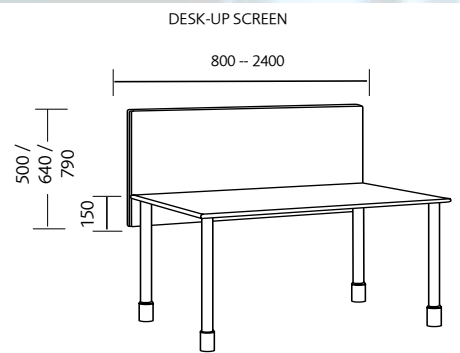

LIMBUS

Design Team Glimakra

Tested according to SS-EN ISO 354 for sound absorbing.
Evaluated according to SS-EN ISO 354 and 11654.
Active: Fabric and 2x15 mm polyether on 8 mm MDF-board.